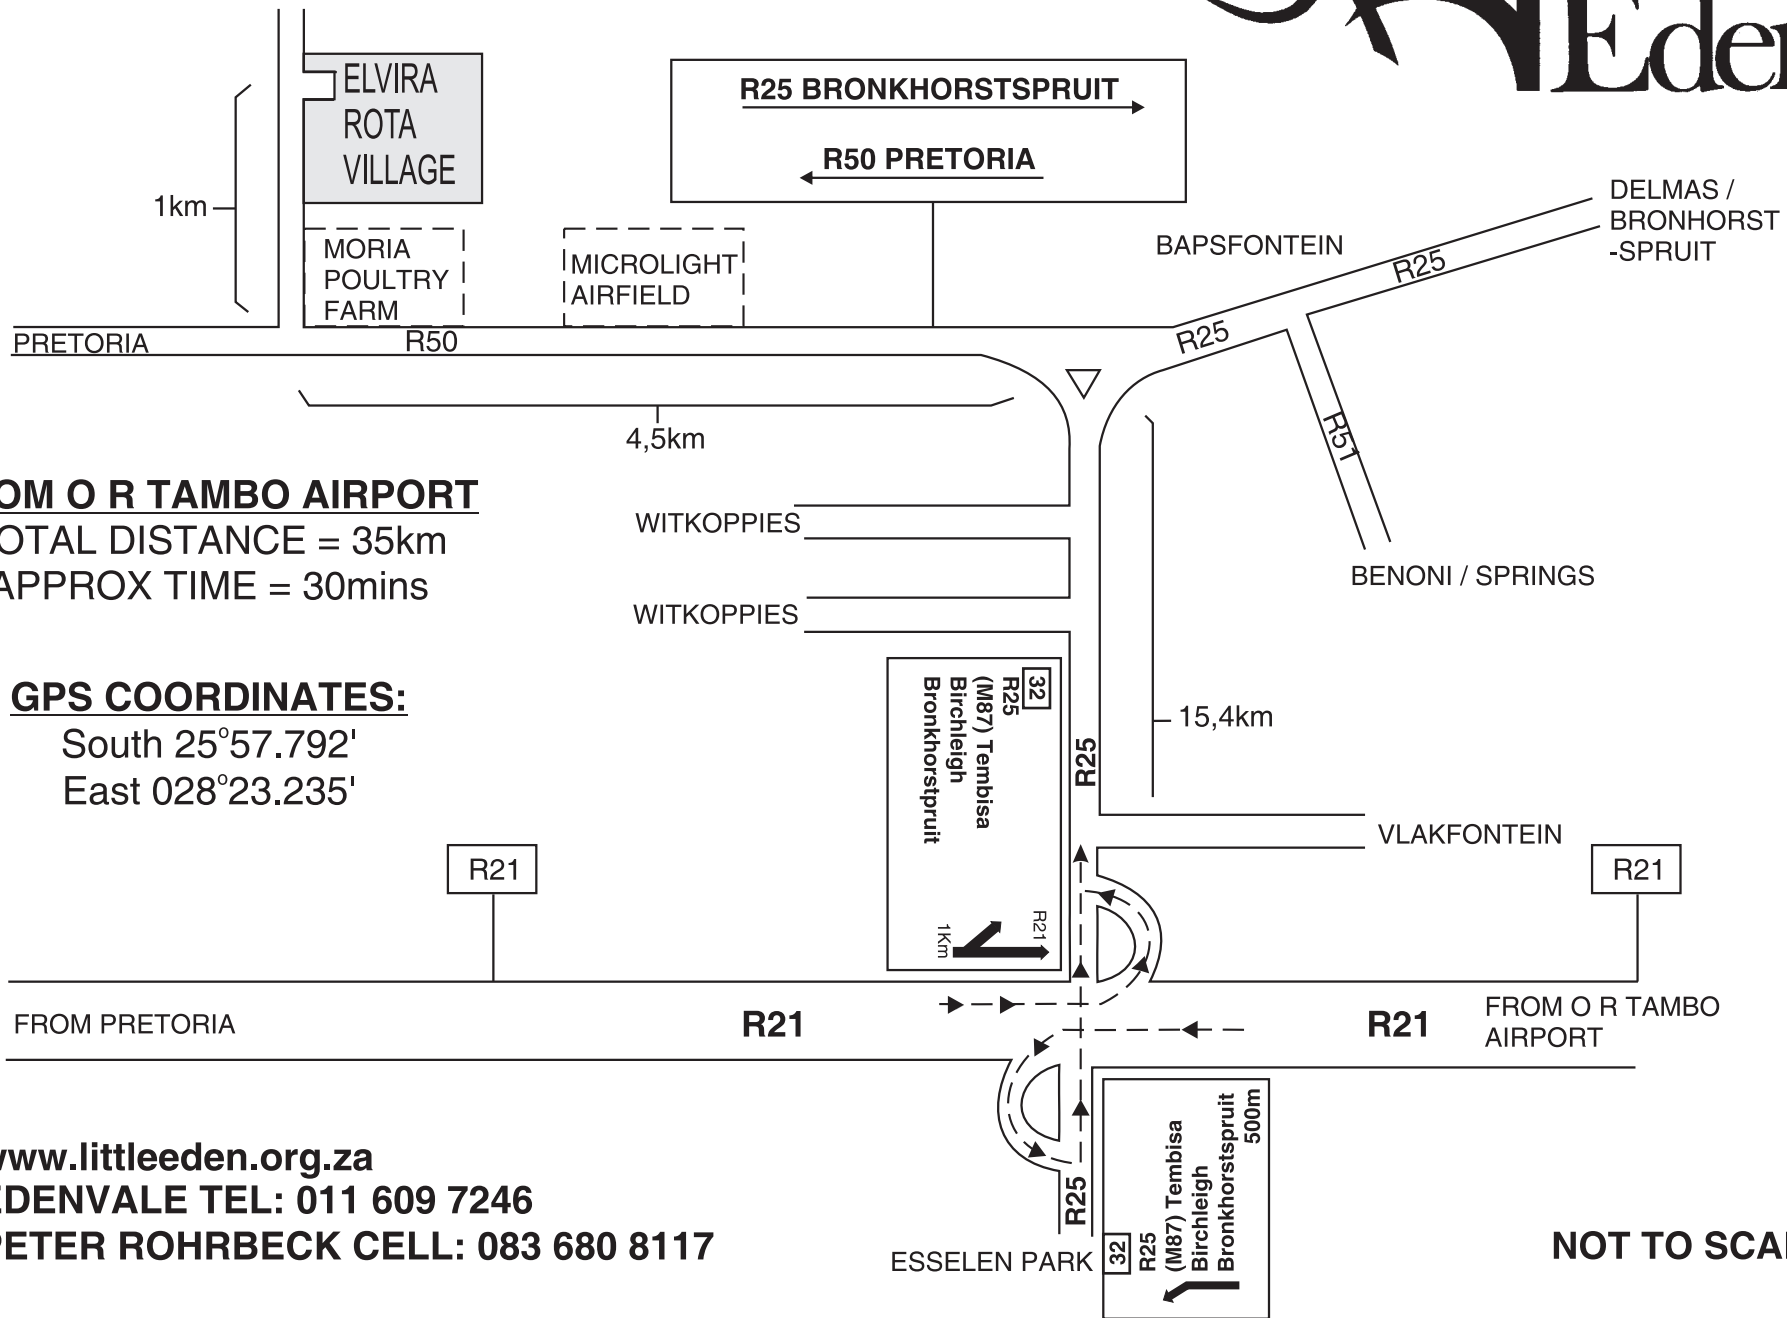

# DIRECTIONS TO ELVIRA ROTA VILLAGE, BAPSFONTEIN

## FROM O R TAMBO AIRPORT

TOTAL DISTANCE = 35km

APPROX TIME = 30mins

## GPS COORDINATES:

South 25°57.792'

East 028°23.235'

[www.littleeden.org.za](http://www.littleeden.org.za)

EDENVALE TEL: 011 609 7246

PETER ROHRBECK CELL: 083 680 8117

NOT TO SCALE