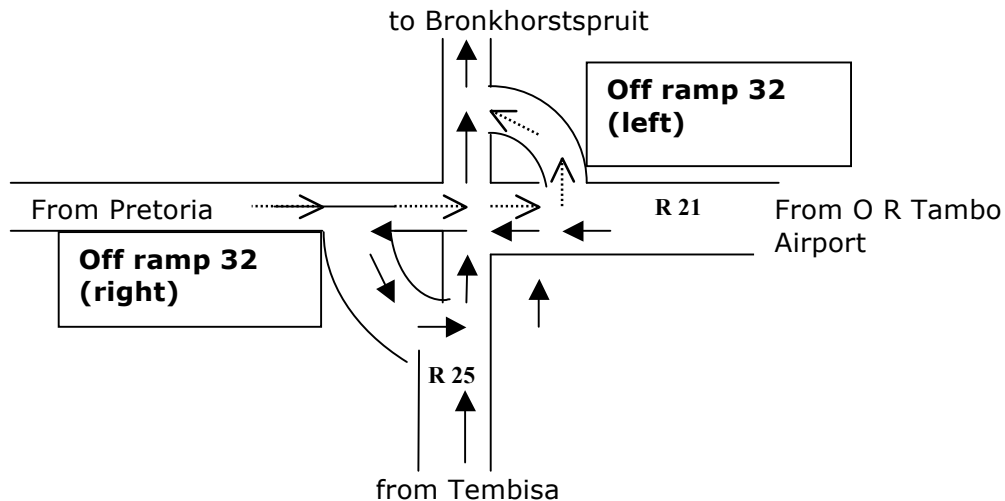

GPS (latitude/longitude) coordinates:
 South 25°57.792' East 028°23.235'

Directions to LITTLE EDEN Elvira Rota Village, BAPSFONTEIN

From O R Tambo International Airport ←

1. Drive towards Pretoria on the **R 21**
2. Take off-ramp **32**: R25 (M87) Tembisa, Birchleigh, Bronkhorstspuit
3. Proceed to stop sign and turn left into the **R 25** and continue for approximately 15.4 Km
4. At the T-junction, 3 way stop. turn left into the **R 50**
5. Travel for approximately 4.5 Km and pass **Microlight Airfield** on the right
6. Immediately beyond **Moria Poultry Farm** you will see a sign on the right for LITTLE EDEN Society, Elvira Rota Village
7. Turn right into this gravel road and drive for approximately 1 Km
8. Turn right at the LITTLE EDEN Elvira Rota Village sign and hoot at the gate for assistance.

From Pretoria (on the R 21) →

1. Drive towards **O R Tambo Airport** on the **R 21**
2. Take off-ramp **32**: R25 (M87) Tembisa, Birchleigh, Bronkhorstspuit
3. Proceed to stop sign and turn right into the **R 25** and continue for approximately 15.4 Km